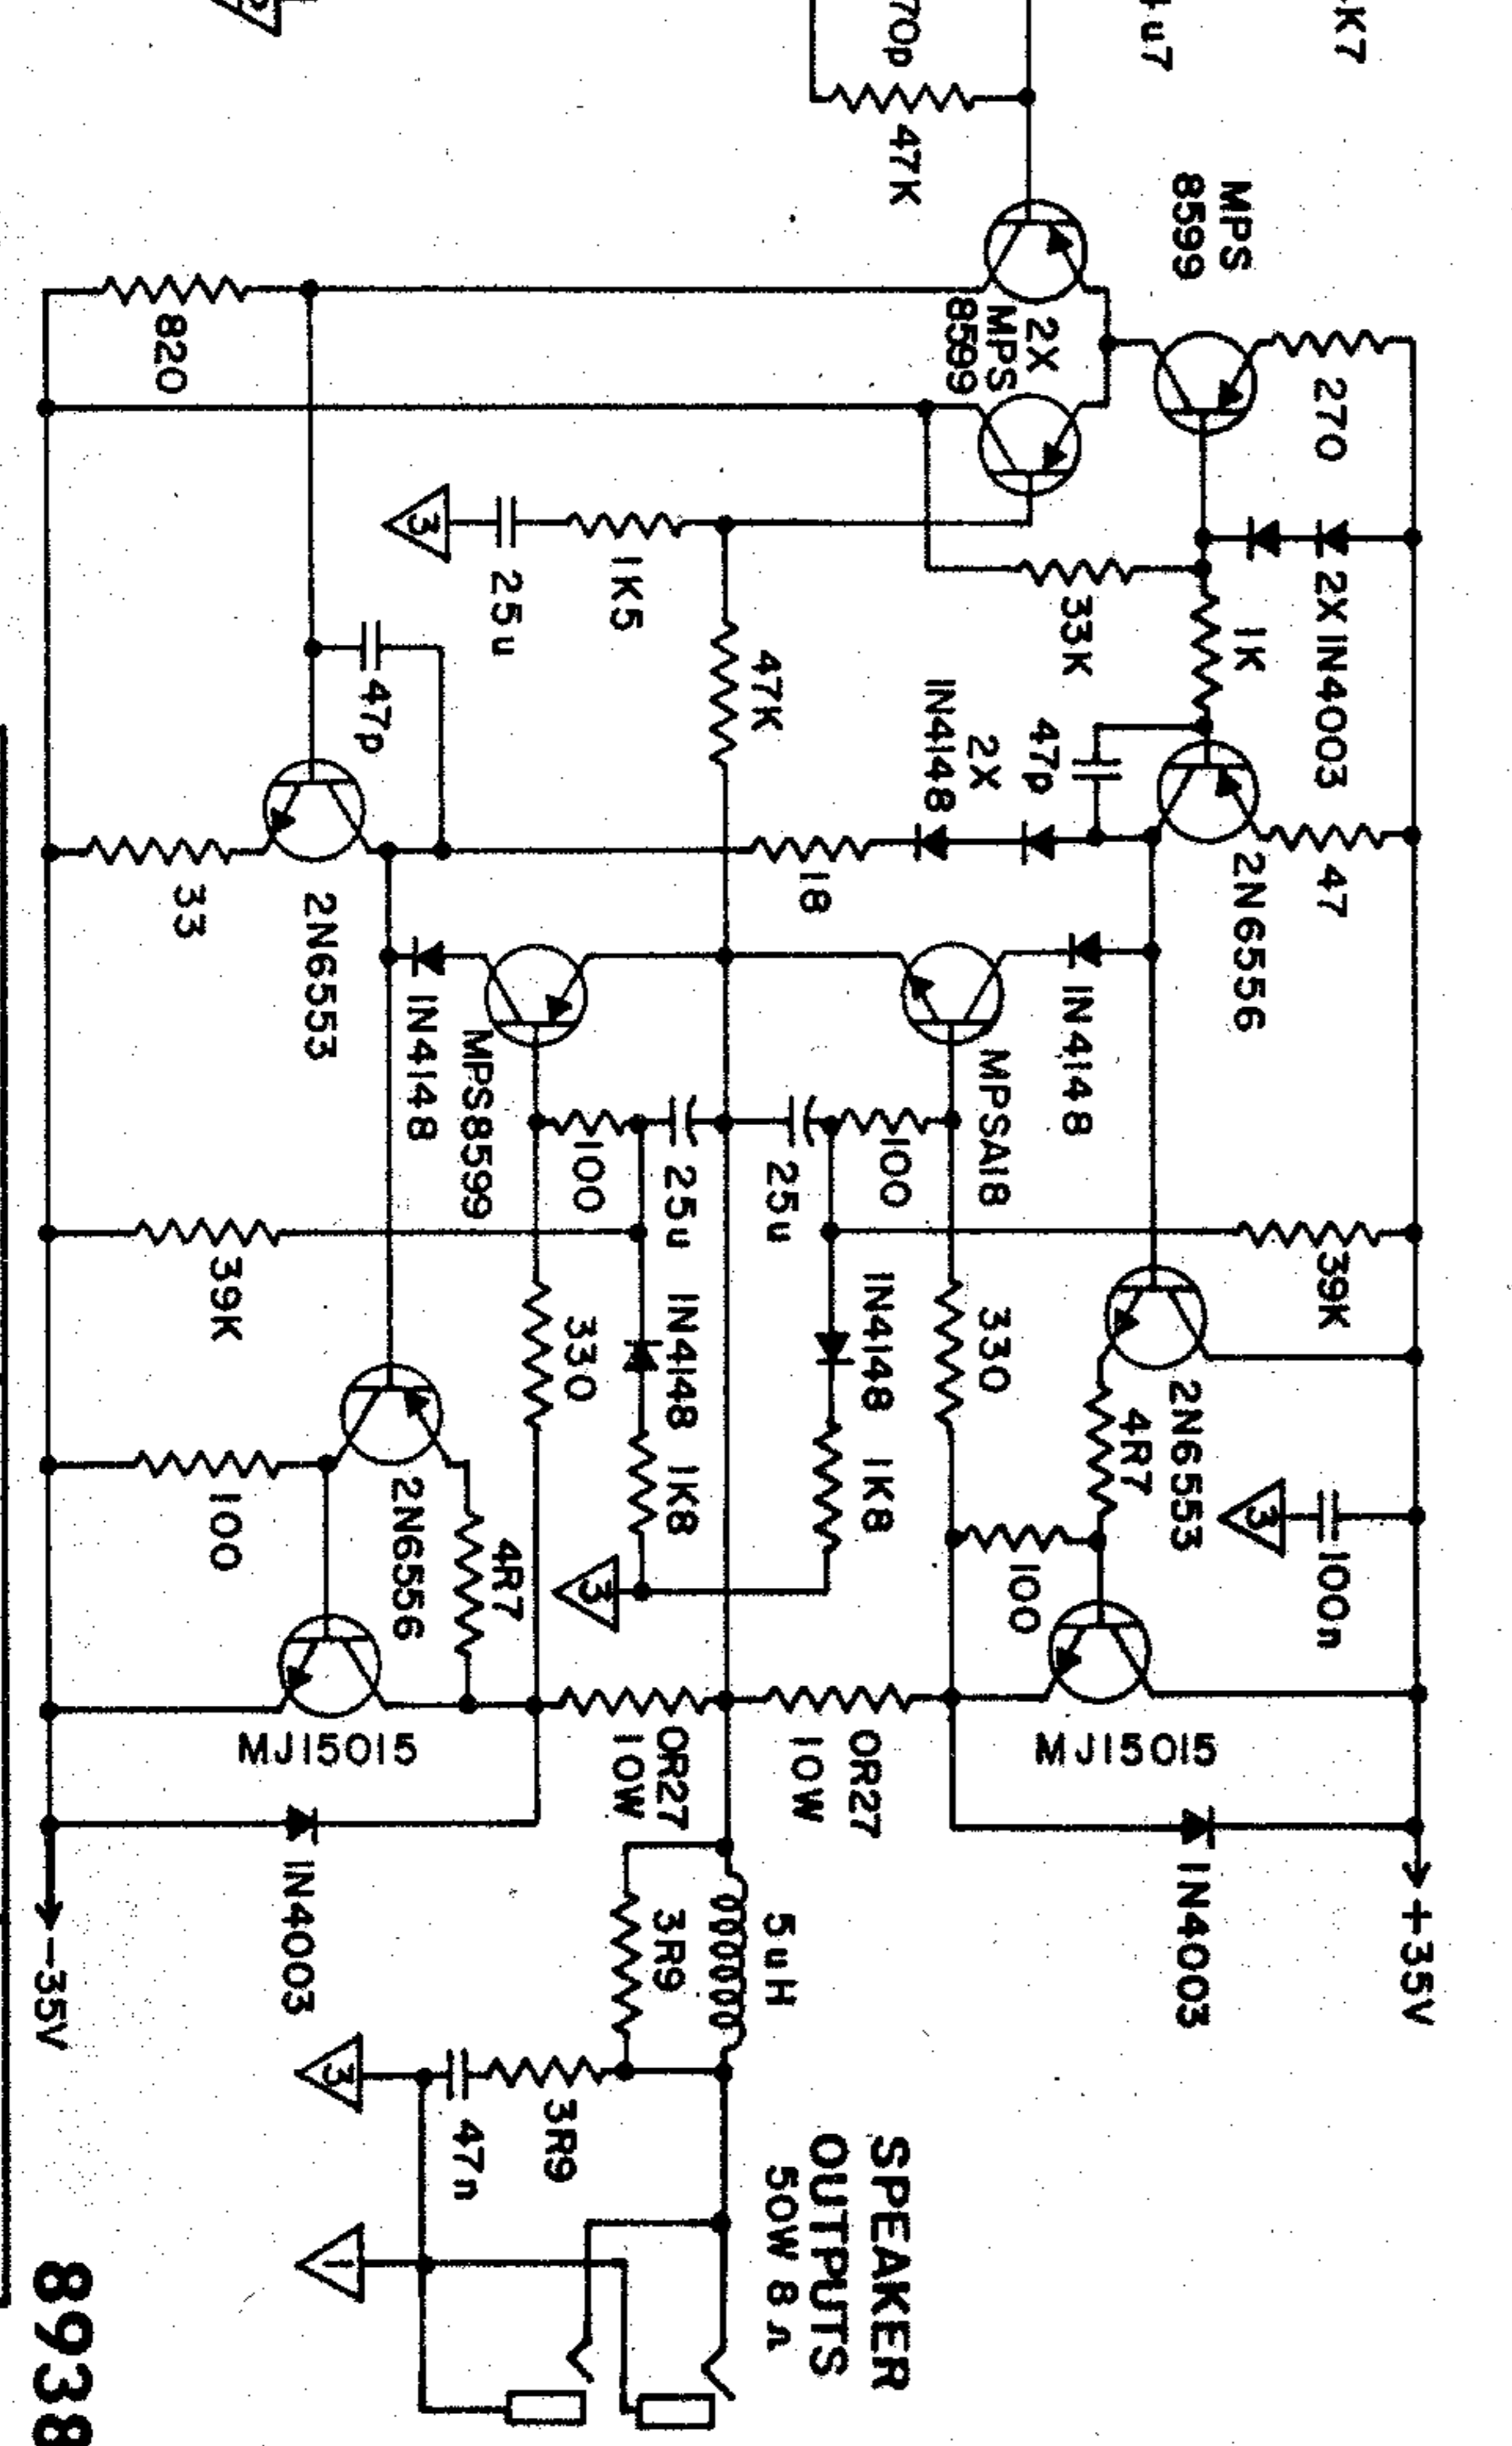

GROUNDING	
1	POWER SUPPLY GND.
2	PRE-AMP GND. M496
3	POWER AMP GND. 1490
7	CHASSIS GROUND

YORKVILLE SOUND LTD. TS-50B AMPLIFIER DATE: JULY 73-79
 DESIGN - E.VON VALTIER DWG - JETARSEY APP ISS. No.

8938