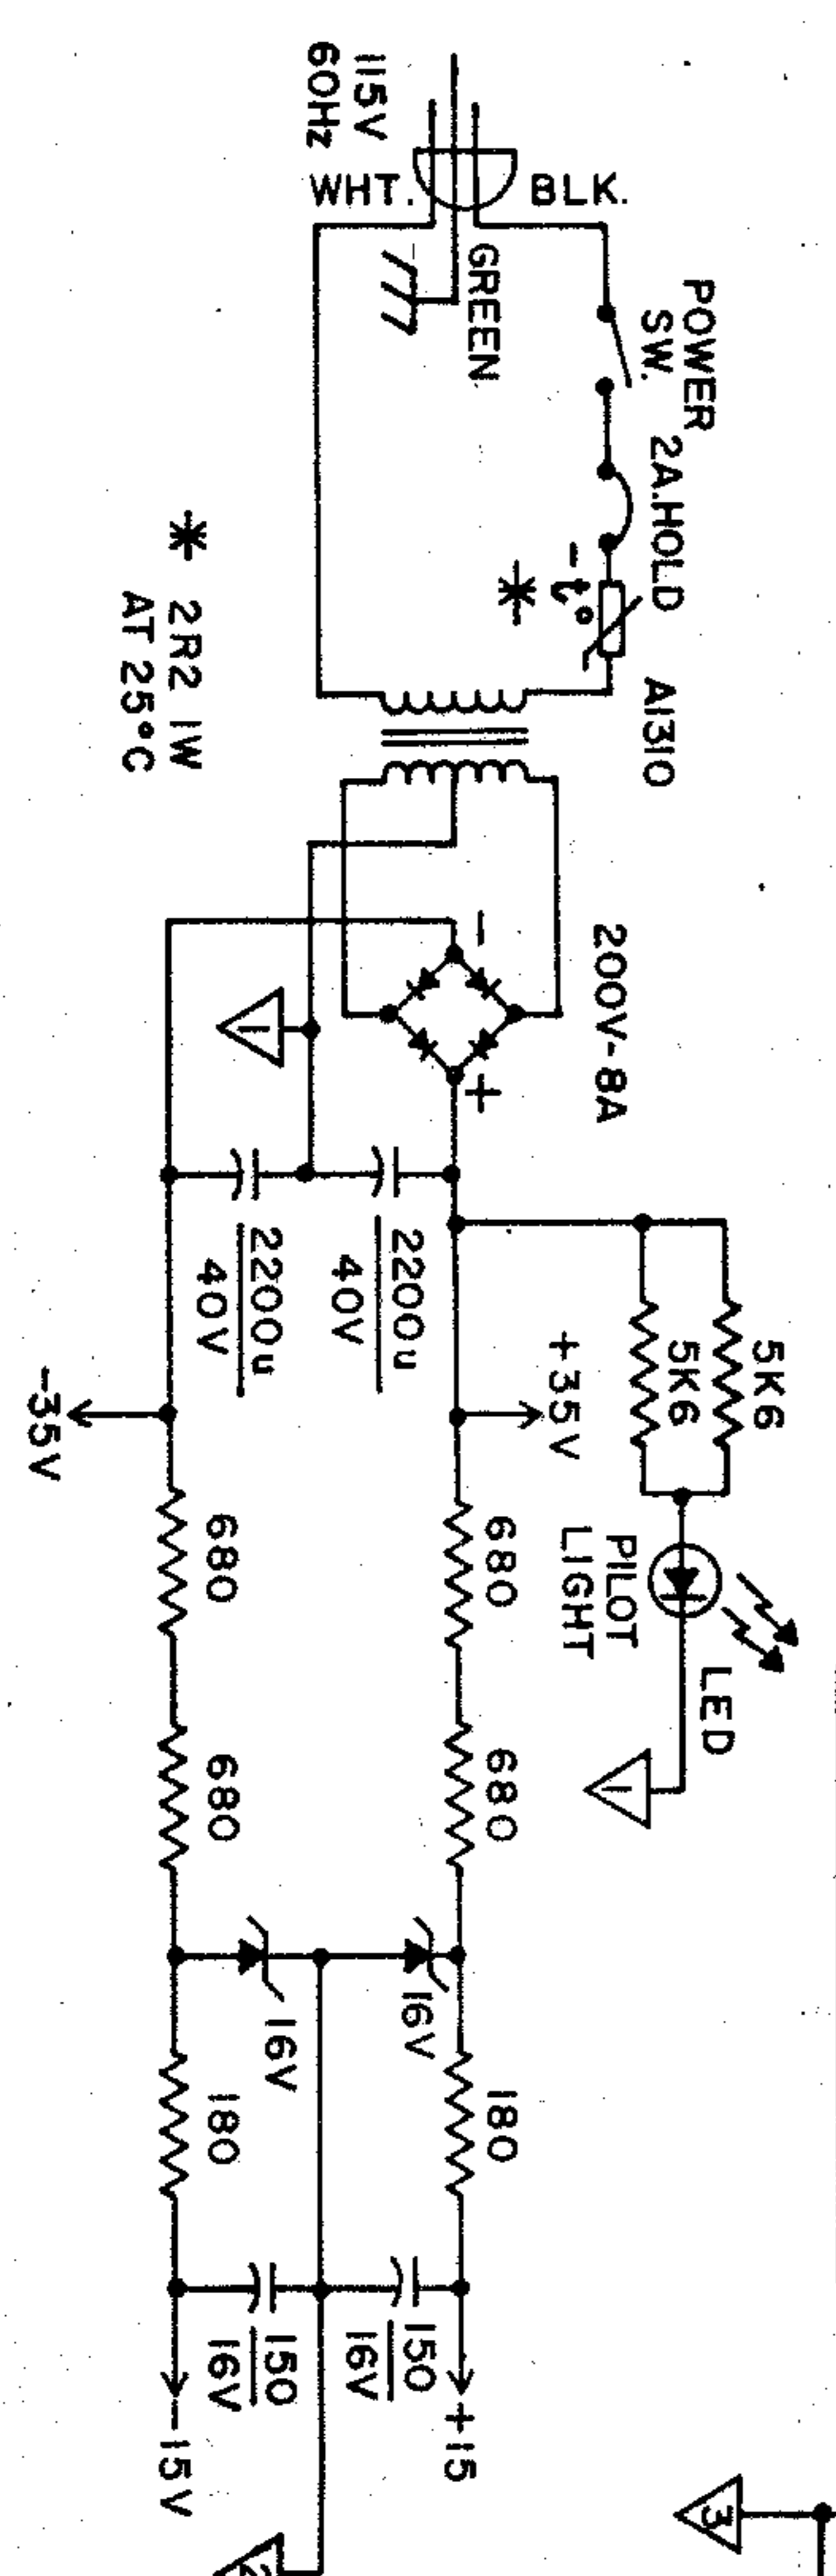

GROUNDING	
1	POWER SUPPLY GND.
2	PRE-AMP GND. M496
3	POWER AMP GND. 1490
7	CHASSIS GROUND

YORKVILLE SOUND LTD. TS-50B AMPLIFIER DATE: JULY 73-79
 DESIGN - E.VON VALTIER DWG - JETARSEY APP ISS. No.

8938