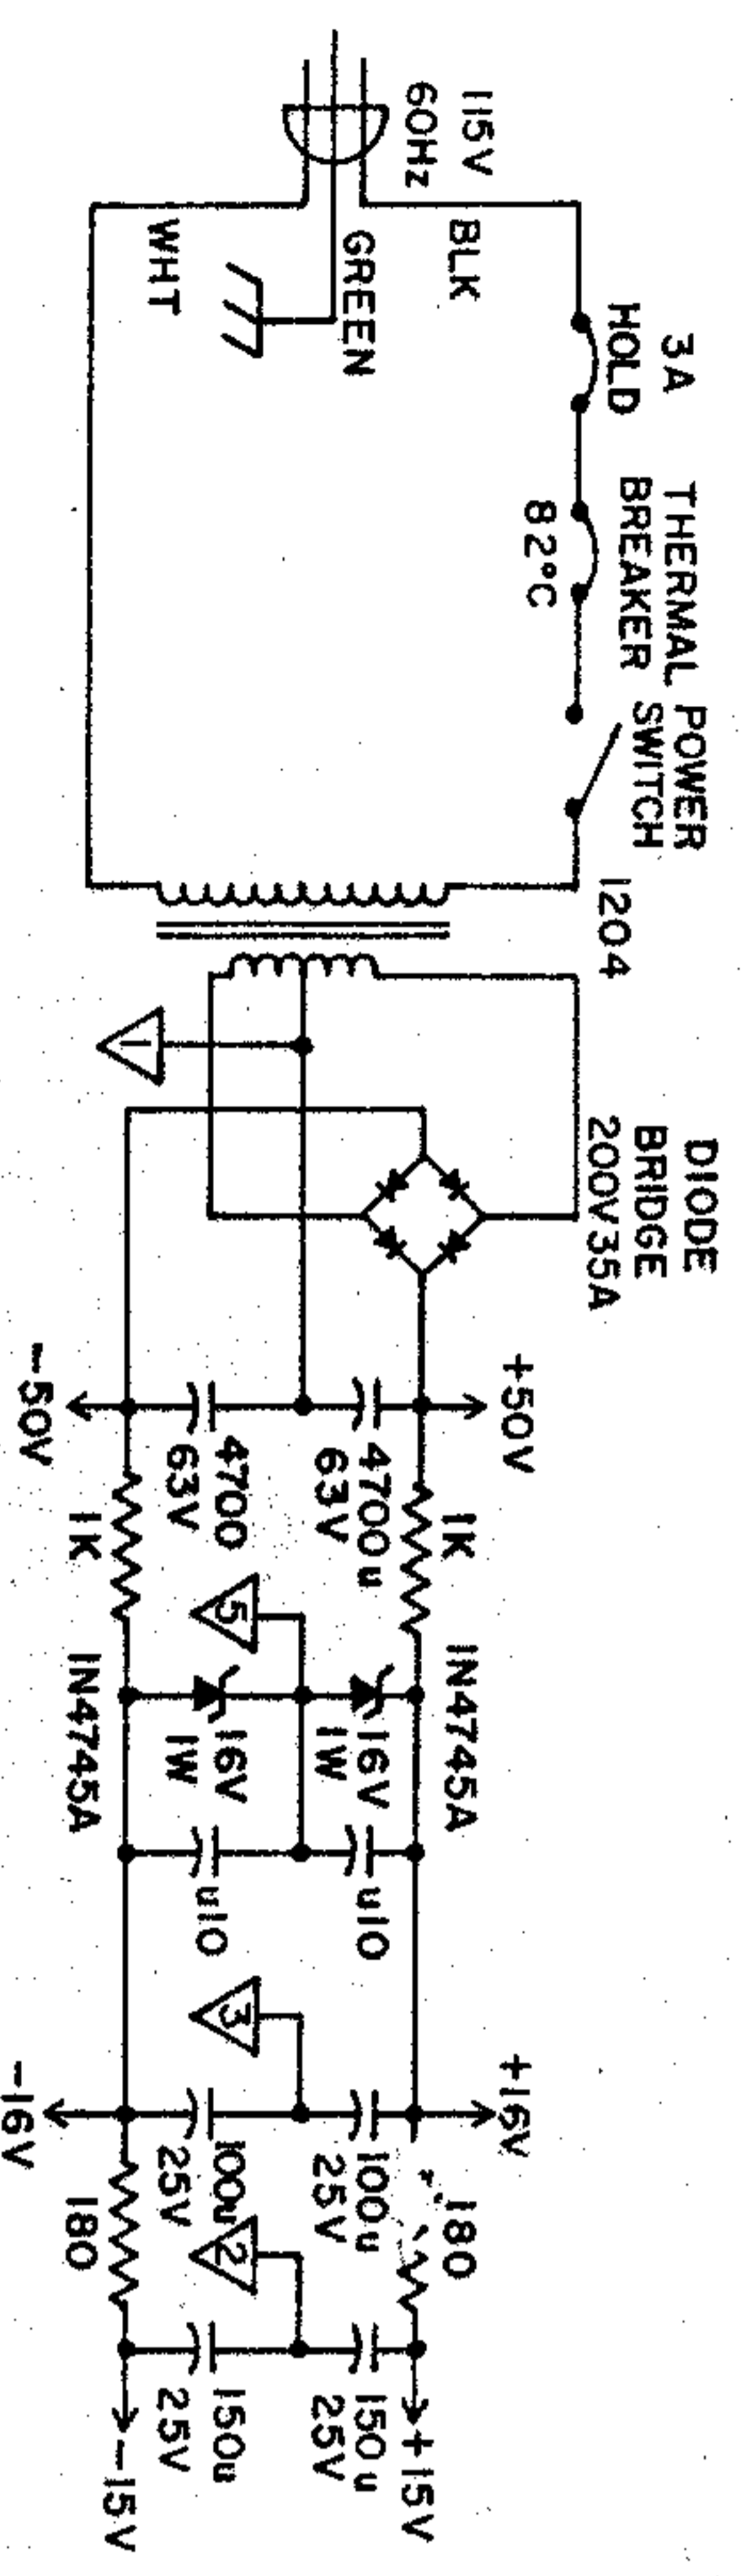

FREQ	RA	CA	CB
50HZ	150K	68n	447
100HZ	150K	33n	220n
200HZ	220K	15n	100n
400HZ	150K	6n8	100n
800HZ	100K	3n3	68n
1600HZ	100K	2n2	33n

EUROPEAN MODEL  
240V/50HZ  
TRANSFORMER-1205  
FUSE-1.6A S/B

- GROUNDING
- 1 POWER SUPPLY
  - 2 PRE-AMP
  - 3 EQUALIZER
  - 4 POWER AMP