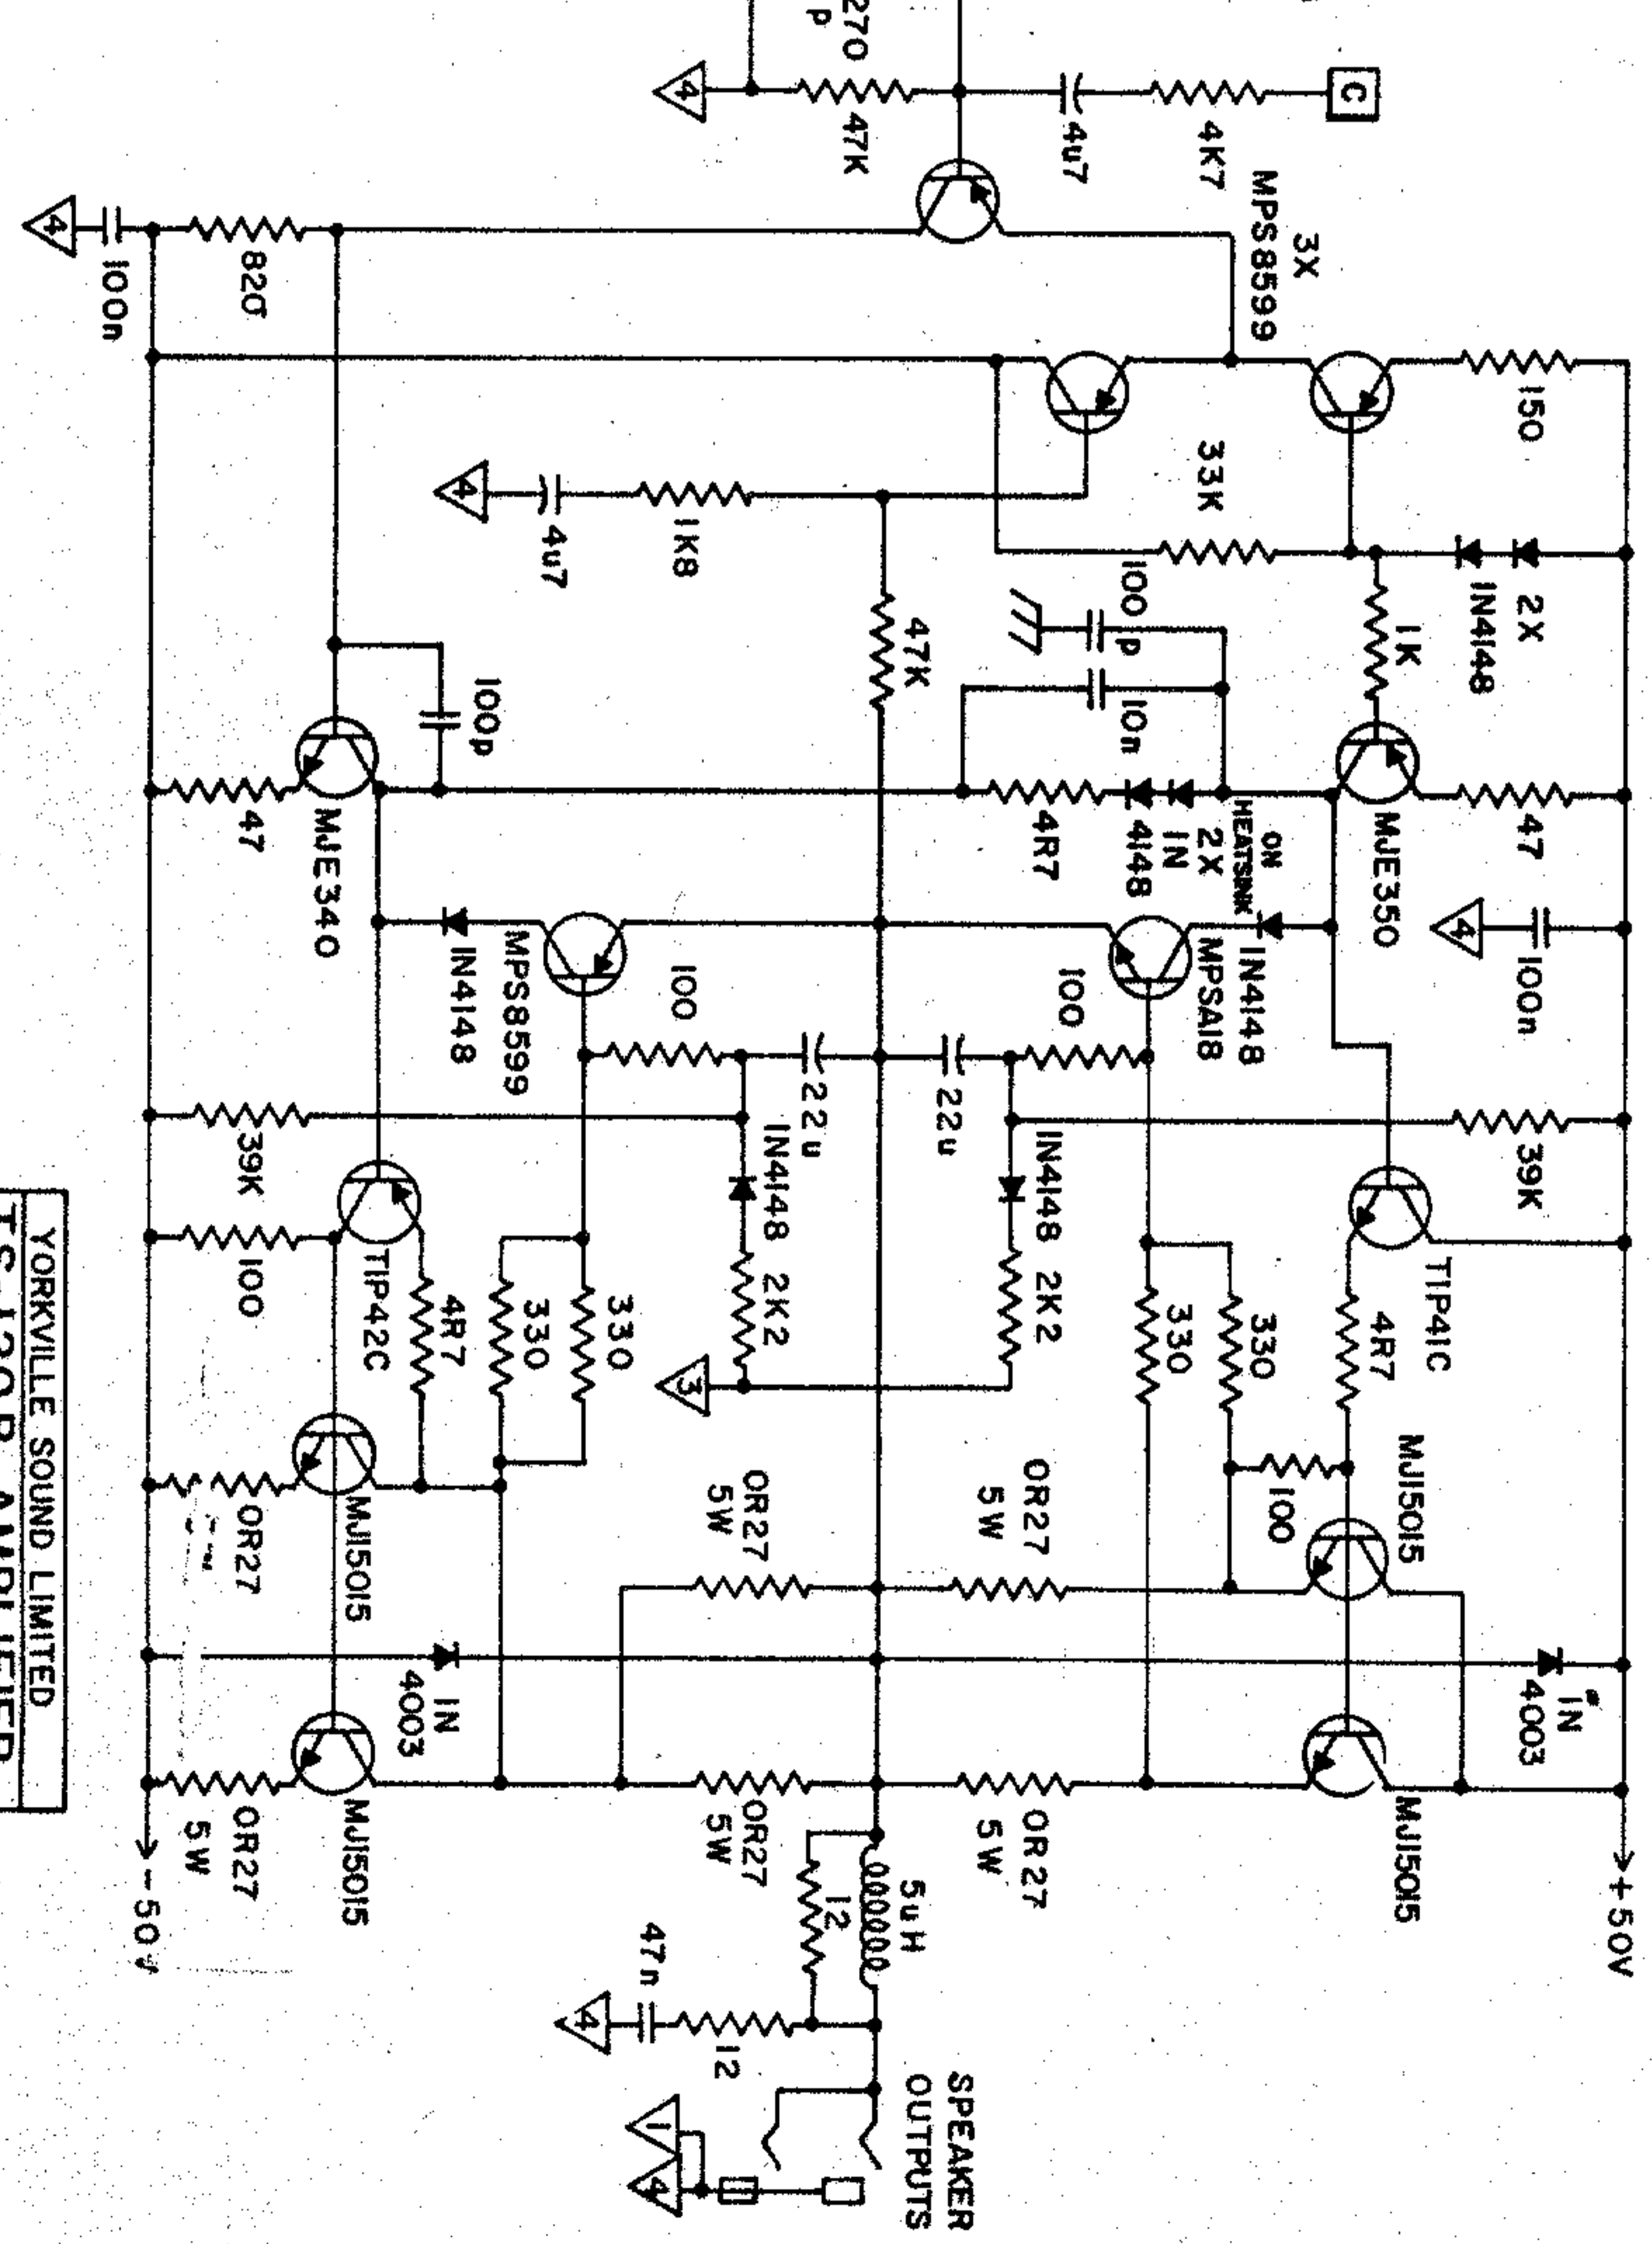

FREQ	RA	CA	CB
50HZ	150K	68n	447
100HZ	150K	33n	220n
200HZ	220K	15n	100n
400HZ	150K	6n8	100n
800HZ	100K	3n3	68n
1600HZ	100K	2n2	33n

EUROPEAN MODEL  
240V/50HZ  
TRANSFORMER-1205  
FUSE-1.6A S/B

- GROUNDING
- 1 POWER SUPPLY
  - 2 PRE-AMP
  - 3 EQUALIZER
  - 4 POWER AMP