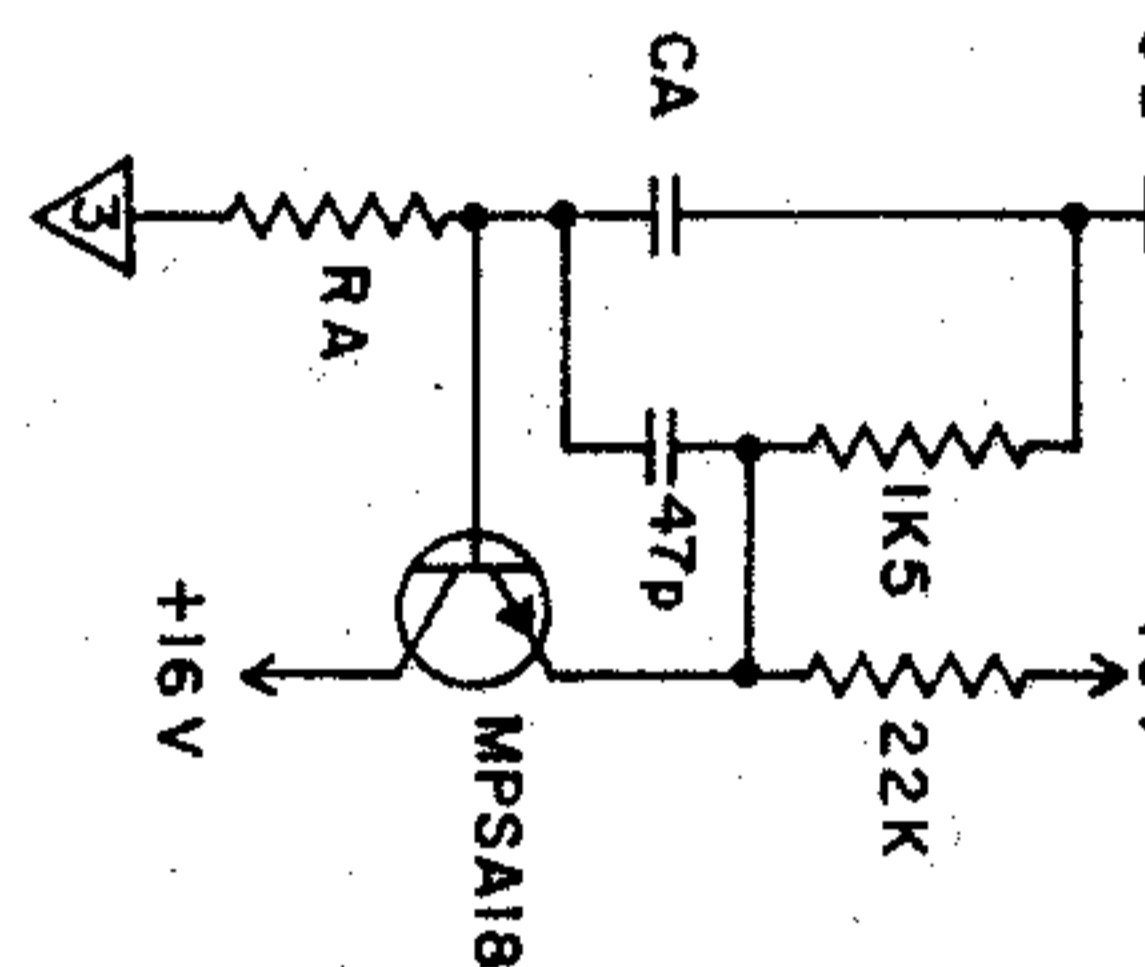

FREQ	RA	CA	CB
50HZ	150K	68n	447
100HZ	150K	33n	220n
200HZ	220K	15n	100n
400HZ	150K	6n8	100n
800HZ	100K	3n3	68n
1600HZ	100K	2n2	33n

EUROPEAN MODEL  
240V/50HZ  
TRANSFORMER-1205  
FUSE-1.6A S/B

- GROUNDING
- 1 POWER SUPPLY
  - 2 PRE-AMP
  - 3 EQUALIZER
  - 4 POWER AMP