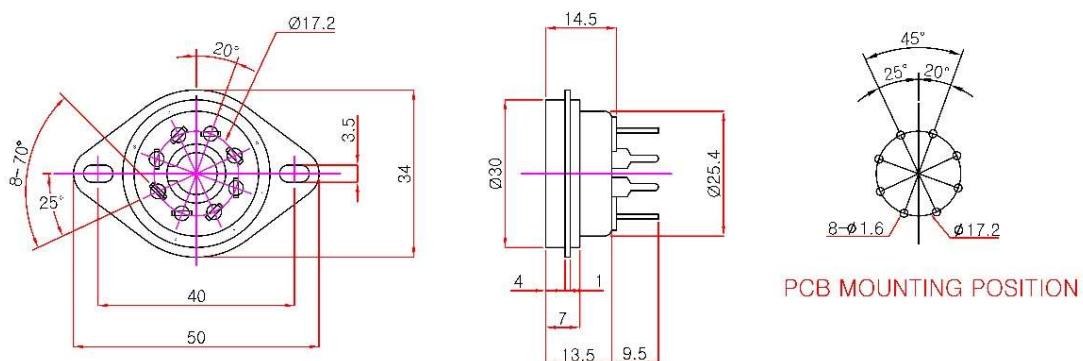

#### Standard Dimensions

VTB8-ST-G

VTB8-PTS-G

ANALOG & DIGITAL REGENERATION UNIT  
 ROTARY SWITCH & ROTARY DIGITAL CODE SWITCH & PUSH BUTTON SWITCH  
 OPTICAL & MECH ENCODER SWITCH

MILITARY / INDUSTRIAL SWITCH