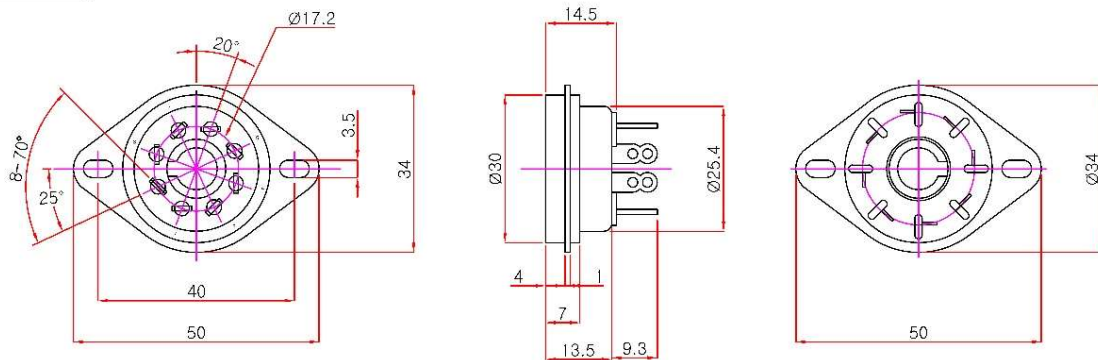

#### Standard Dimensions

VTB8-ST-G

VTB8-PTS-G

ANALOG & DIGITAL REGENERATION UNIT  
 ROTARY SWITCH & ROTARY DIGITAL CODE SWITCH & PUSH BUTTON SWITCH  
 OPTICAL & MECH ENCODER SWITCH

MILITARY / INDUSTRIAL SWITCH